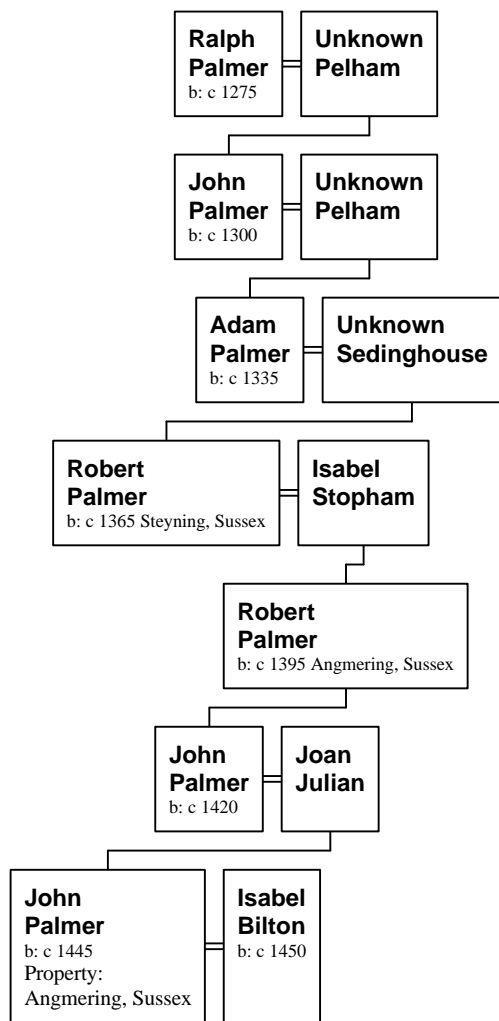

# Descendants of Ralph Palmer

**Bridget West**

**Robert Palmer**  
 b: c 1475 ? Angmering, Sussex  
 d: 13 May 1544  
 Occupation:  
 Mercer of London  
 Property:  
 Parham and Fairfield

**Blanche Reynolds**

**Alice Palmer**  
 b: c 1485 ? Angmering, Sussex

**James Burton**  
 b: Eastbourne, Sussex

**Anne  
Palmer**  
b: c 1483 ? Angmering, Sussex

**John  
Bellingham**  
b: Lyminster, Sussex  
d: 1556